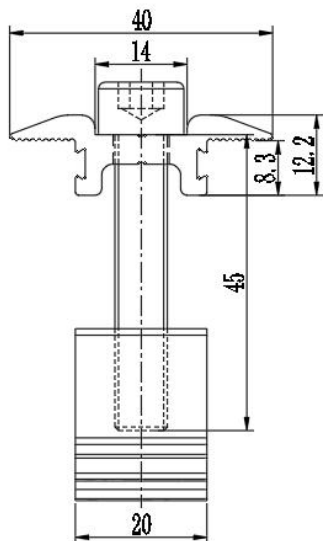

Product Specification

HOP-PC-FIC40 Ver: 1.0

Name	Fits Inner Clamp (30-40mm)
Stock Code	PC-FIC40
Weight(g)	63
BOM	HOP-G40-0020 (AL6005-T5) x 1 HOP-G41-0040 (AL6005-T5) x 1 M8*45 Hexagon socket head cap screws (SUS304) x1
Packing	100pcs
Carton size	260 × 205 × 180