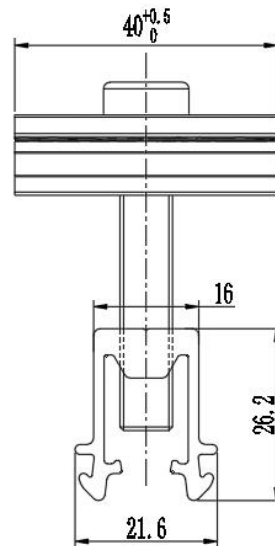

Product Specification

HOP-PC-FIC40 Ver: 1.0

Name	Fits Inner Clamp (30-40mm)
Stock Code	PC-FIC40
Weight(g)	63
BOM	HOP-G40-0020 (AL6005-T5) x 1 HOP-G41-0040 (AL6005-T5) x 1 M8*45 Hexagon socket head cap screws (SUS304) x1
Packing	100pcs
Carton size	260 × 205 × 180